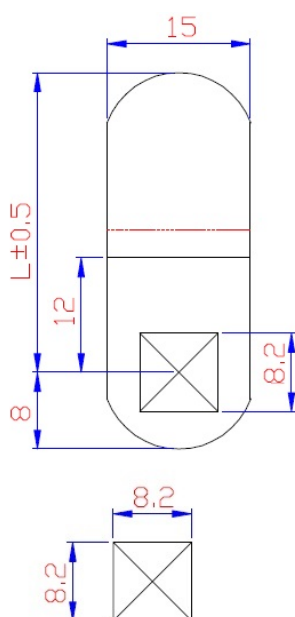

PRODUCT SHEET

Description:

Cam No. A32 F/1900 & 5250 Series, Cranked 3mm,C/E 30mm

Item number:

14.04.732-0

Units	Box	Carton	HS Code	Barcode
Pcs.	1	100	8301600090	
				5704866454353

CODE	L	H
A31	25	3
A32	30	3
A33	35	3
A34	40	3
A35	45	3
A36	50	3